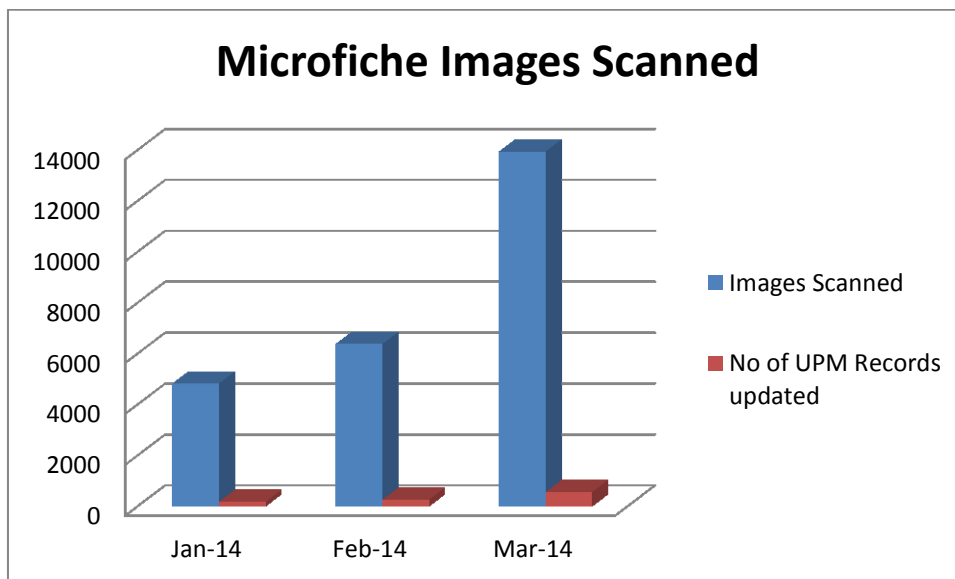

Data Quality Statistics 1 January 2014 – 31 March 2014

	Overall Total	Previous Year
Jan 2014	19609	19888
Feb 2014	17380	18777
March 2014	21565	17433

	Overall Scanned	Indexing errors	% error rate
Jan 2014	19609	23	0.08
Feb 2014	17380	18	0.06
March 2014	21565	20	0.06

	Monthly Total	Previous year
Jan 2014	1139	1248
Feb 2014	1264	1128
March 2014	1001	1161

	Jan 2014	Feb 2014	Mar 2014
Total Started	33	69	61
Total Completed	34	76	53

	Number of Images Scanned	No of UPM Records updated
Jan 2014	4832	186
Feb 2014	6389	271
March 2014	13949	567