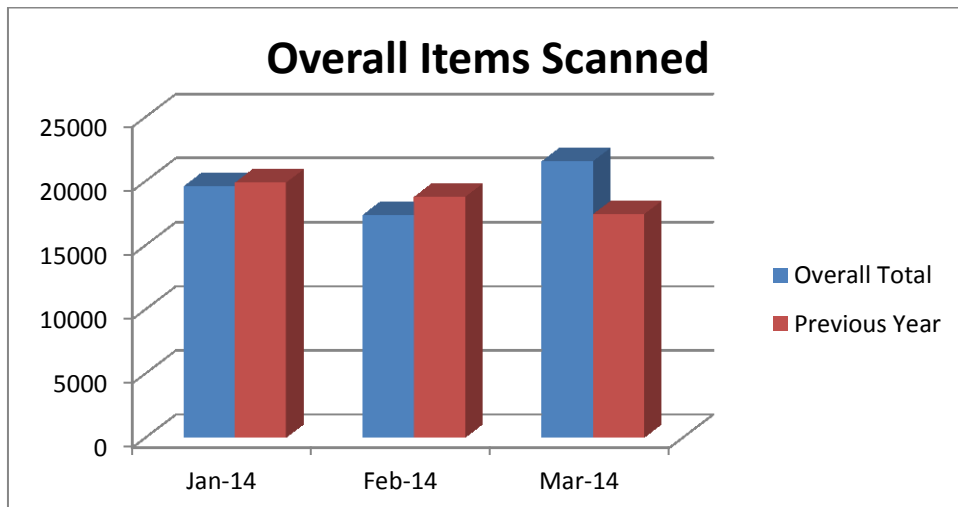

Data Quality Statistics 1 January 2014 – 31 March 2014

	Overall Total	Previous Year
Jan 2014	19609	19888
Feb 2014	17380	18777
March 2014	21565	17433

	Overall Scanned	Indexing errors	% error rate
Jan 2014	19609	23	0.08
Feb 2014	17380	18	0.06
March 2014	21565	20	0.06

	Monthly Total	Previous year
Jan 2014	1139	1248
Feb 2014	1264	1128
March 2014	1001	1161

	Jan 2014	Feb 2014	Mar 2014
Total Started	33	69	61
Total Completed	34	76	53

	Number of Images Scanned	No of UPM Records updated
Jan 2014	4832	186
Feb 2014	6389	271
March 2014	13949	567