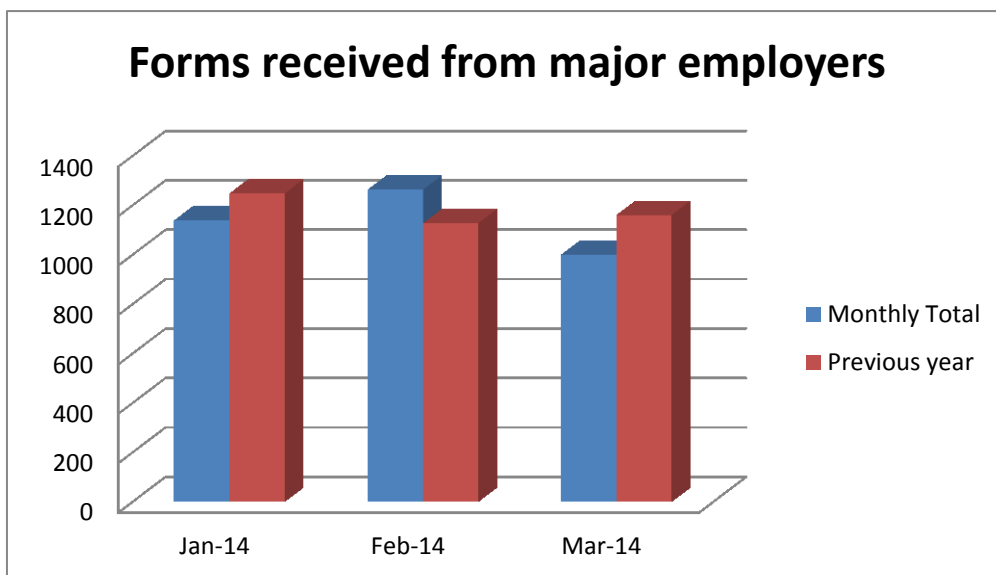

Data Quality Statistics 1 January 2014 – 31 March 2014

	Overall Total	Previous Year
Jan 2014	19609	19888
Feb 2014	17380	18777
March 2014	21565	17433

	Overall Scanned	Indexing errors	% error rate
Jan 2014	19609	23	0.08
Feb 2014	17380	18	0.06
March 2014	21565	20	0.06

	Monthly Total	Previous year
Jan 2014	1139	1248
Feb 2014	1264	1128
March 2014	1001	1161

	Jan 2014	Feb 2014	Mar 2014
Total Started	33	69	61
Total Completed	34	76	53

	Number of Images Scanned	No of UPM Records updated
Jan 2014	4832	186
Feb 2014	6389	271
March 2014	13949	567