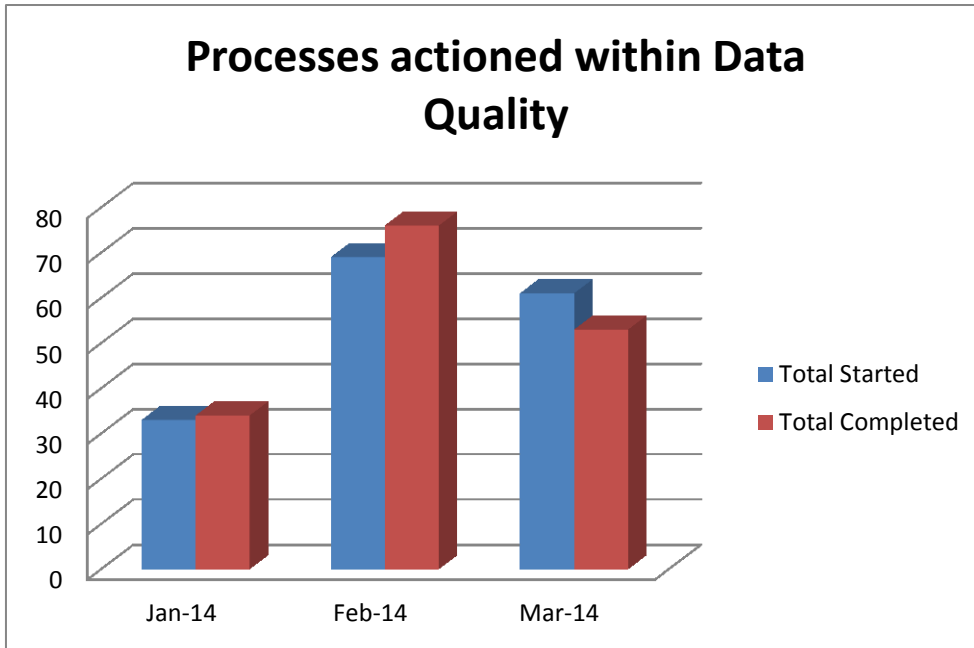

Data Quality Statistics 1 January 2014 – 31 March 2014

	Overall Total	Previous Year
Jan 2014	19609	19888
Feb 2014	17380	18777
March 2014	21565	17433

	Overall Scanned	Indexing errors	% error rate
Jan 2014	19609	23	0.08
Feb 2014	17380	18	0.06
March 2014	21565	20	0.06

	Monthly Total	Previous year
Jan 2014	1139	1248
Feb 2014	1264	1128
March 2014	1001	1161

	Jan 2014	Feb 2014	Mar 2014
Total Started	33	69	61
Total Completed	34	76	53

	Number of Images Scanned	No of UPM Records updated
Jan 2014	4832	186
Feb 2014	6389	271
March 2014	13949	567